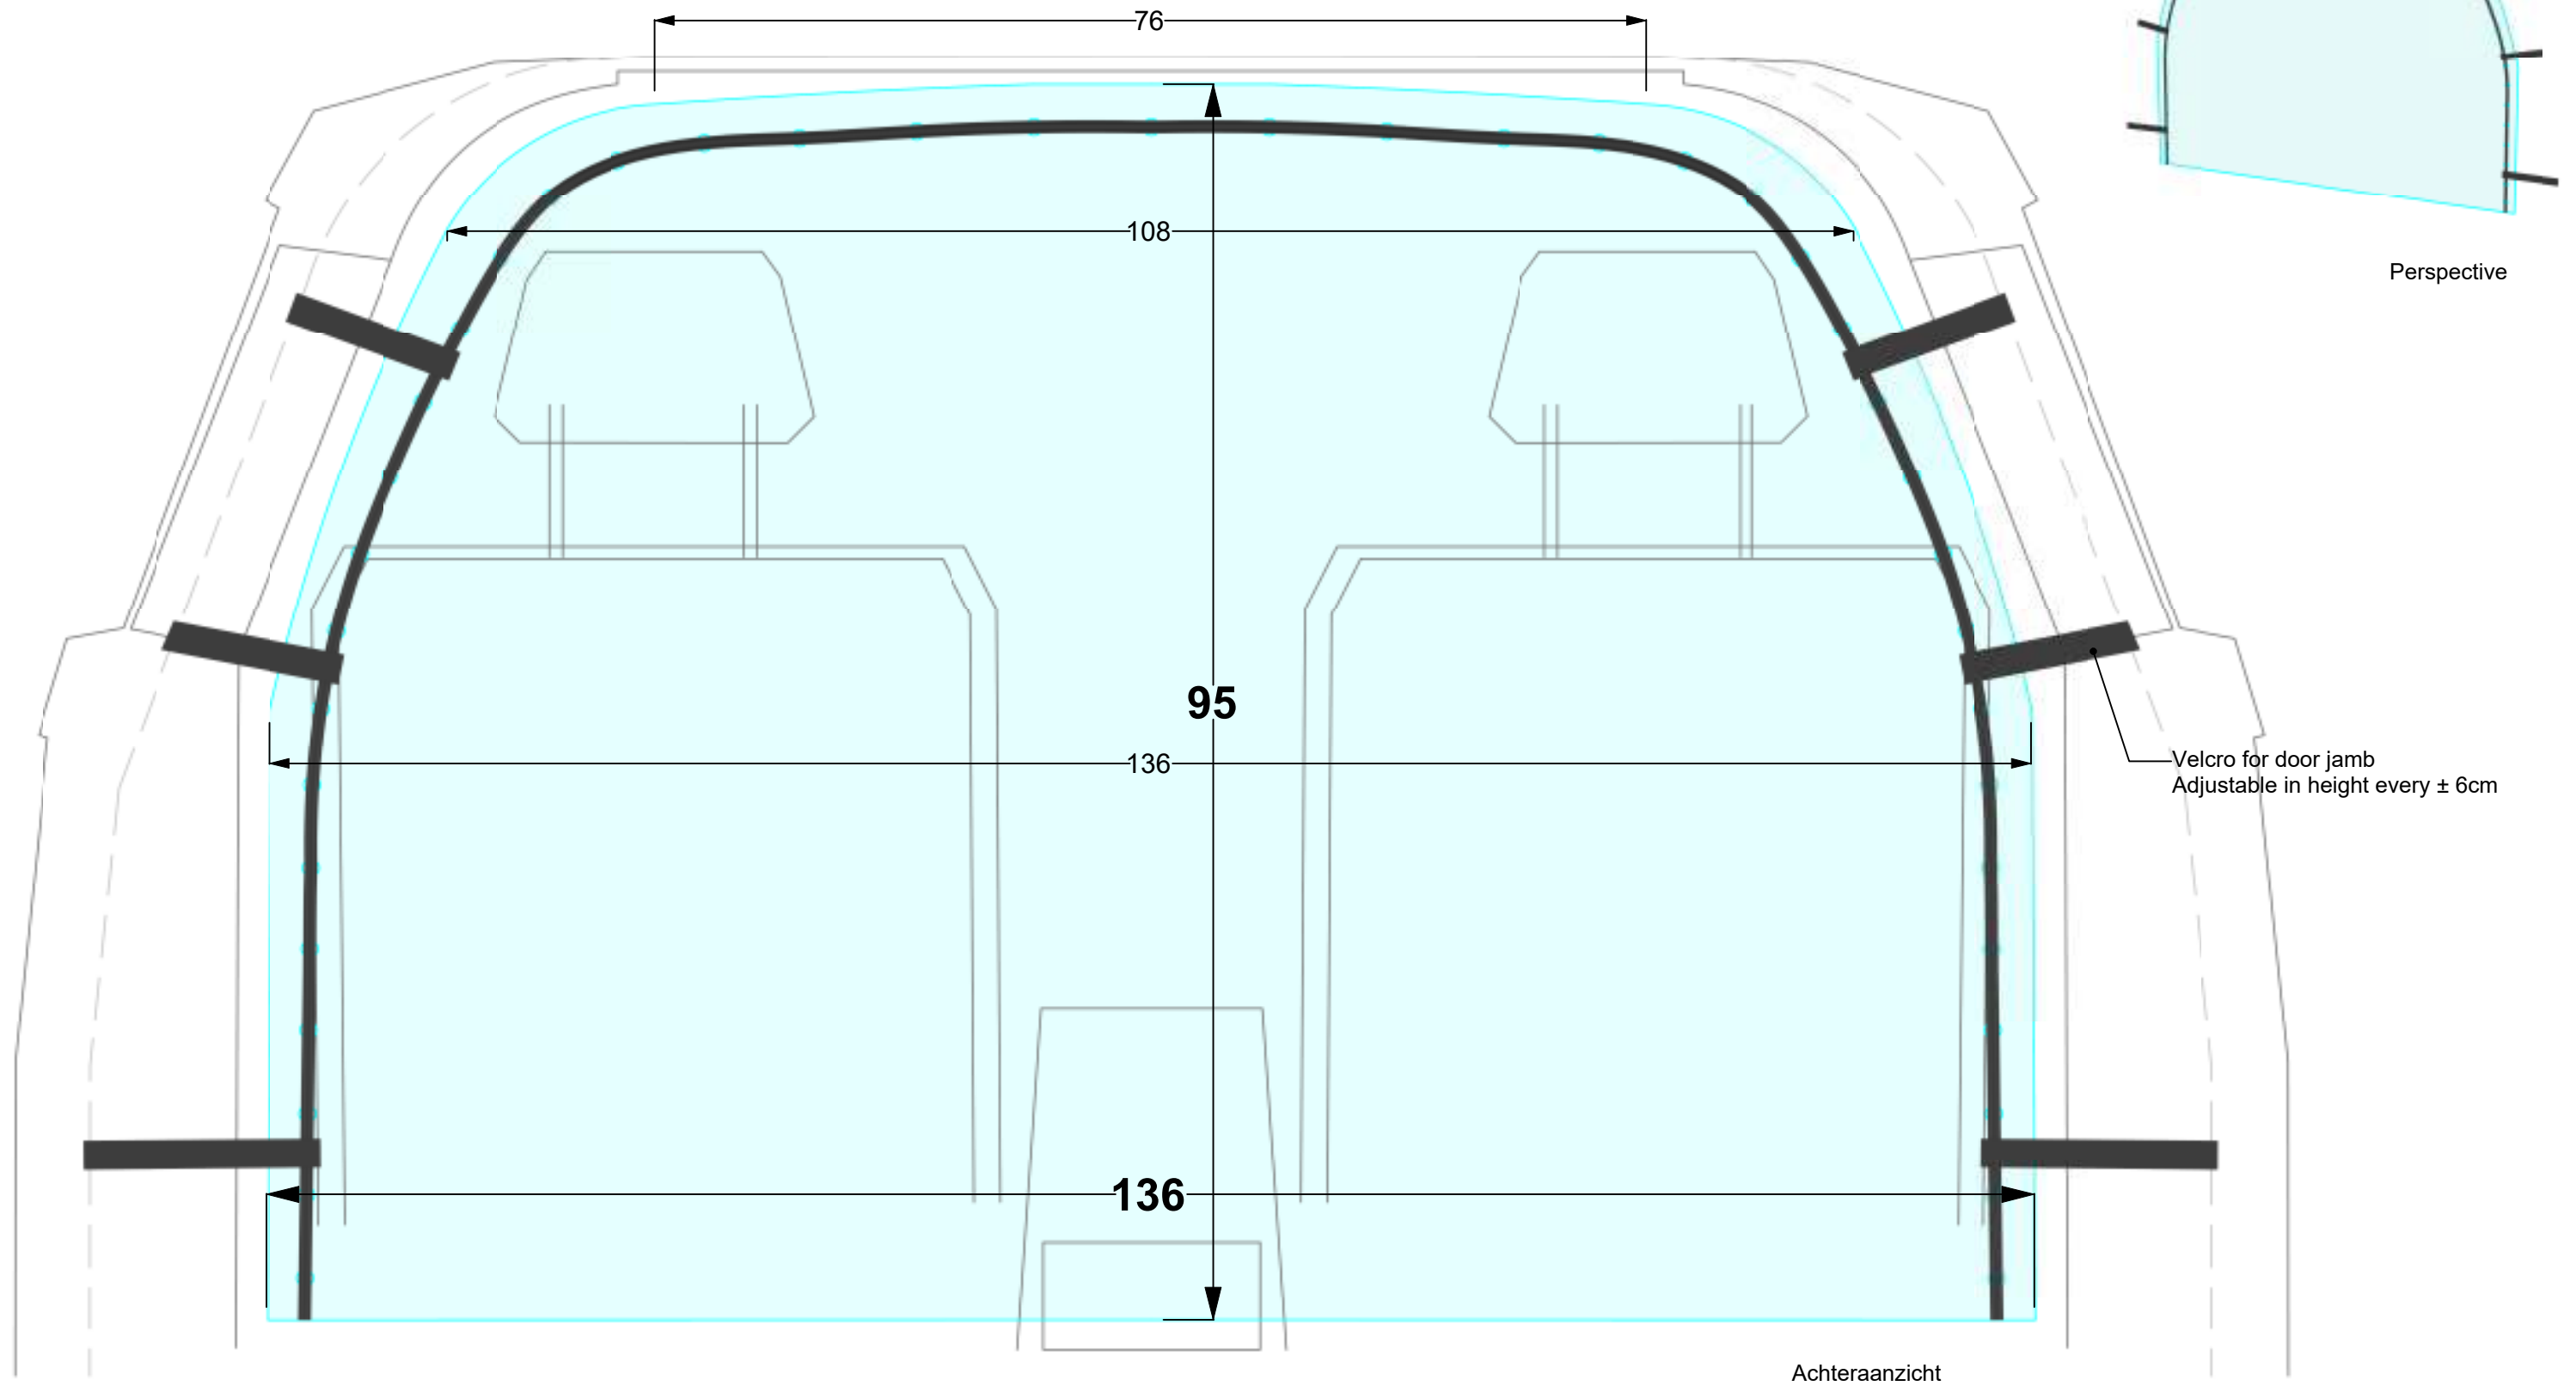

BICS® BASIC 95x136cm
MEDIUM

BUITINK TECHNOLOGY
Advanced Lightweight Structures

Buitink Technology
Typografie
6921 VB Duiven
The Netherlands

T: +31 (0)316 250830
F: +31 (0)316 283954
www.buitink-technology.com
info@buitink-technology.com

Scale nvt	VEHICLE SCREEN	drawn by MJ	Checked by	Approved by - date	
Units cm	BICS® BASIC - MEDIUM	Filename 0.TAXI.R02.20200507		Edition 1	Sheet
Format A3		Status 1. OFFERTE	Date 17-Jun-20	drawing nr. R01