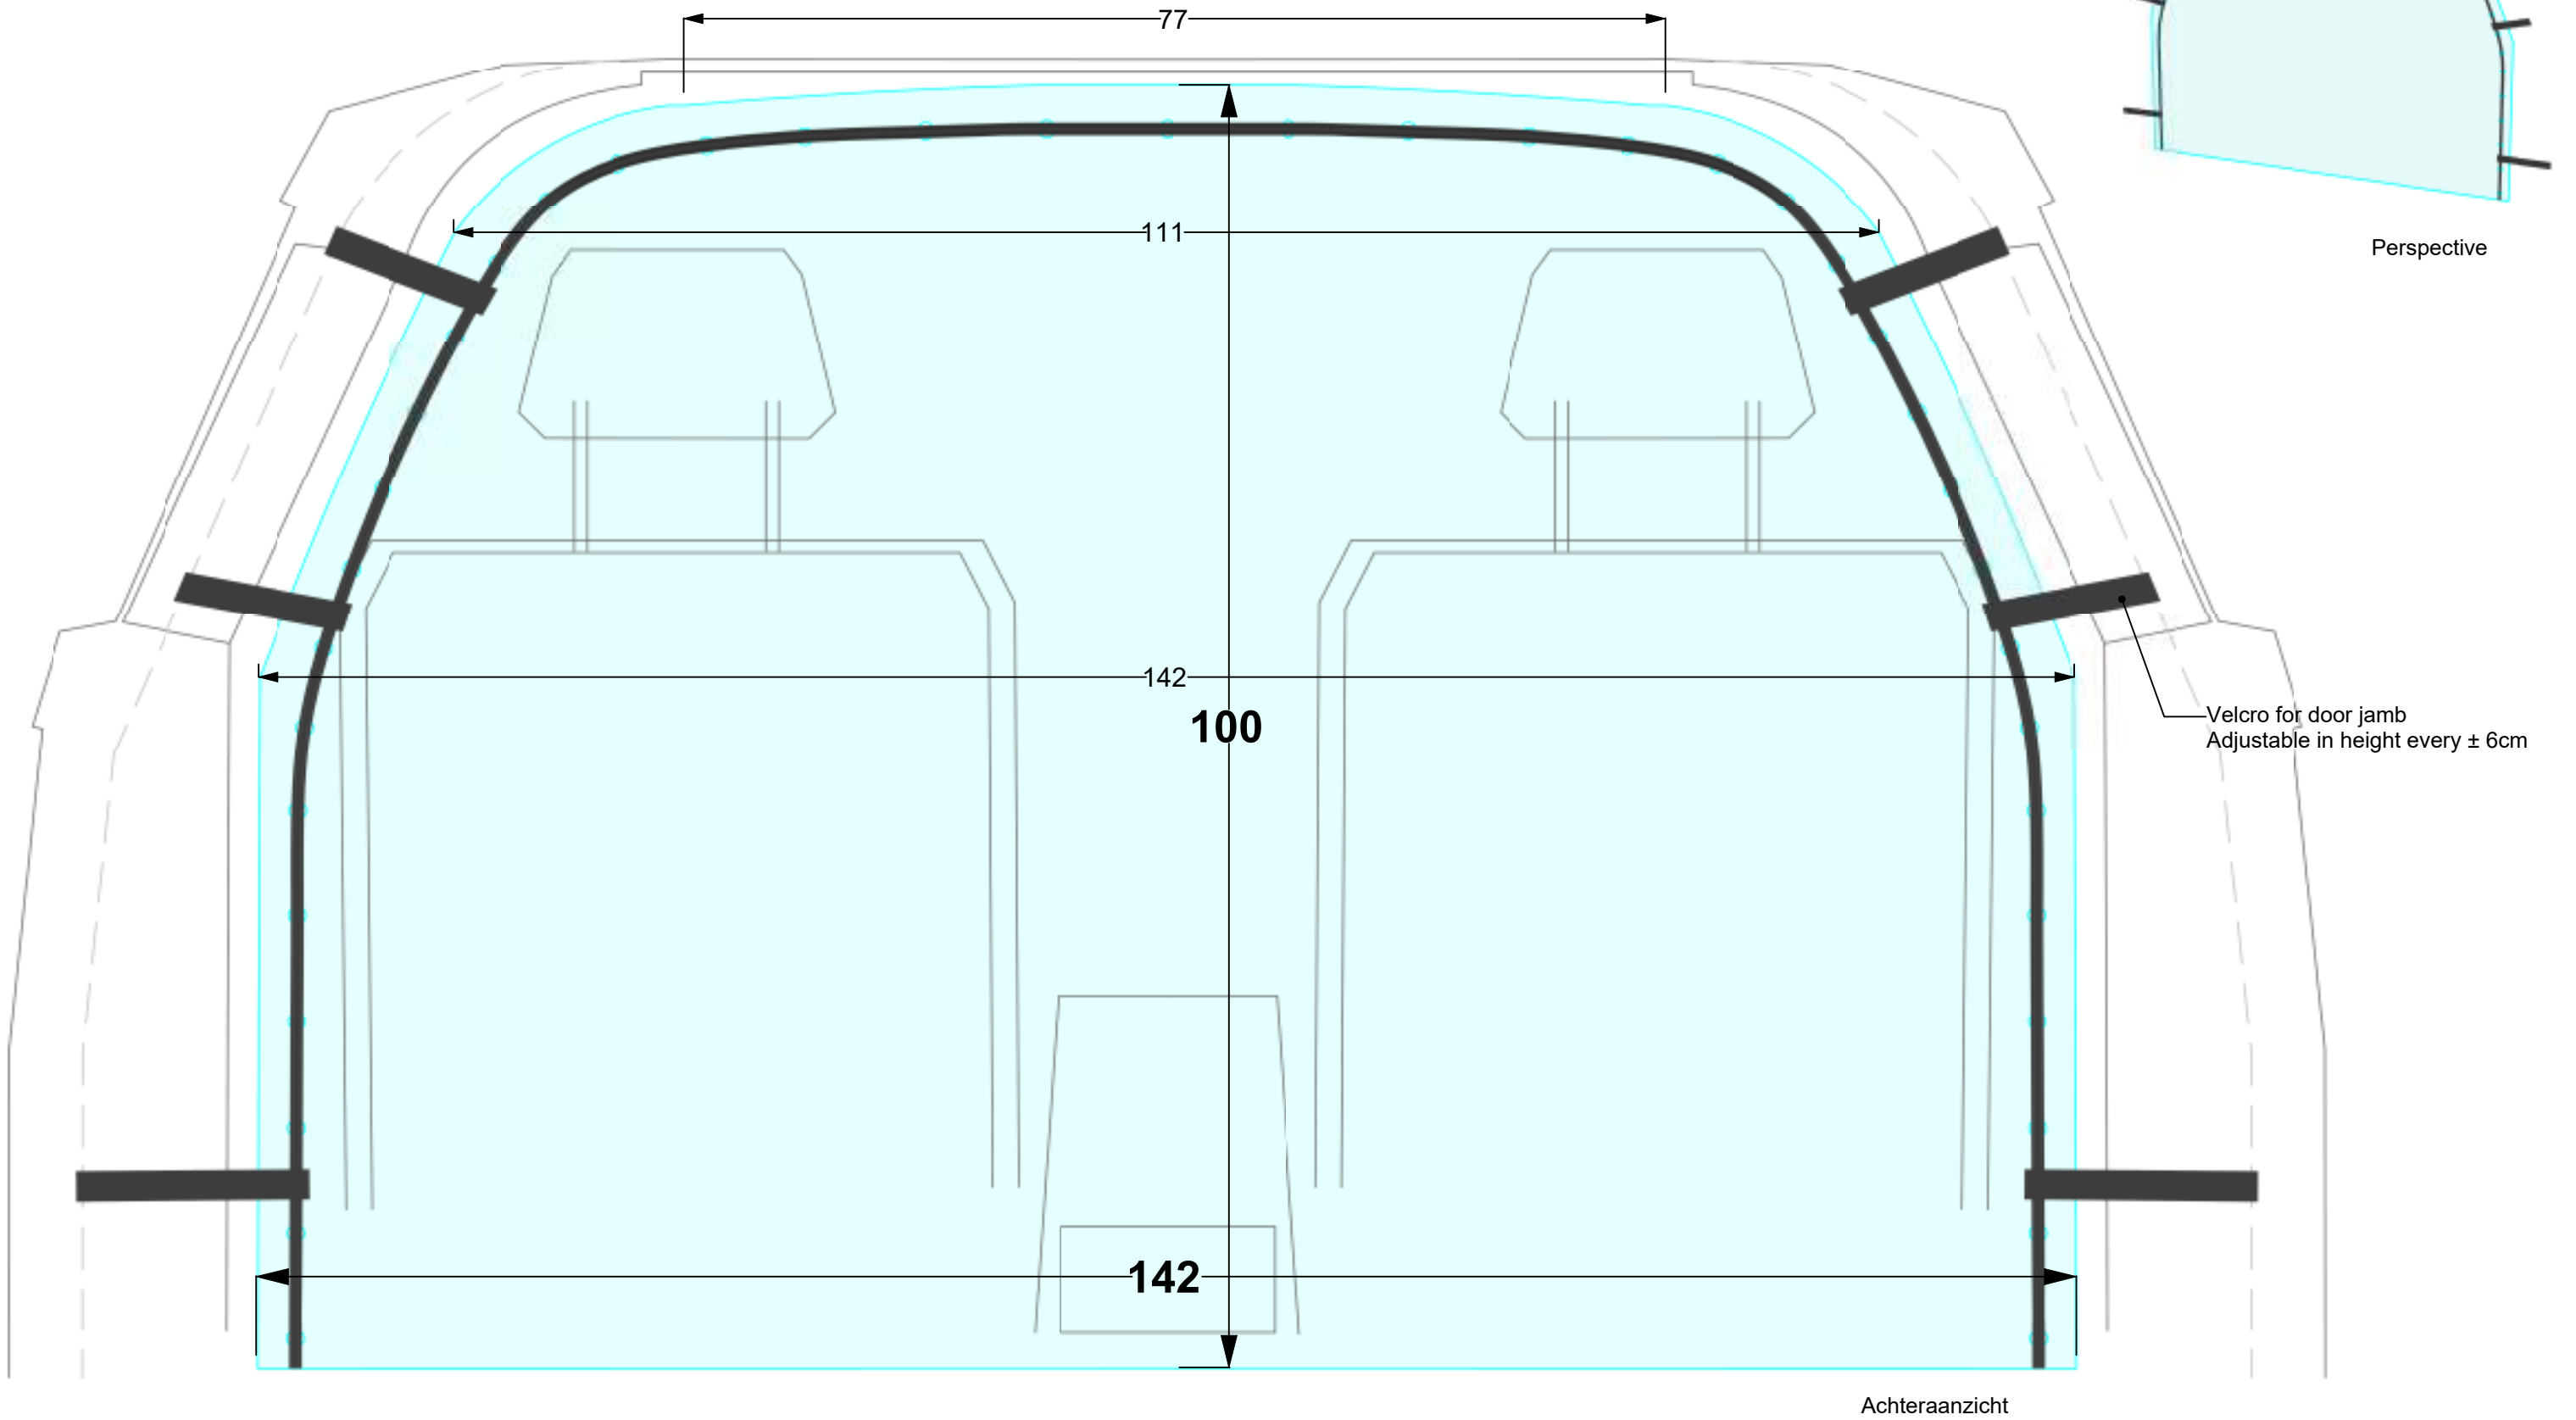

BICS® BASIC 100x142cm
LARGE

Scale nvt	VEHICLE SCREEN	drawn by MJ	Checked by	Approved by - date
Units cm	BICS® BASIC - LARGE	Filename 0.TAXI.R02.20200507	Edition 1	Sheet
Format A3		Status 1. OFFERTE	Date 17-Jun-20	drawing nr. R01