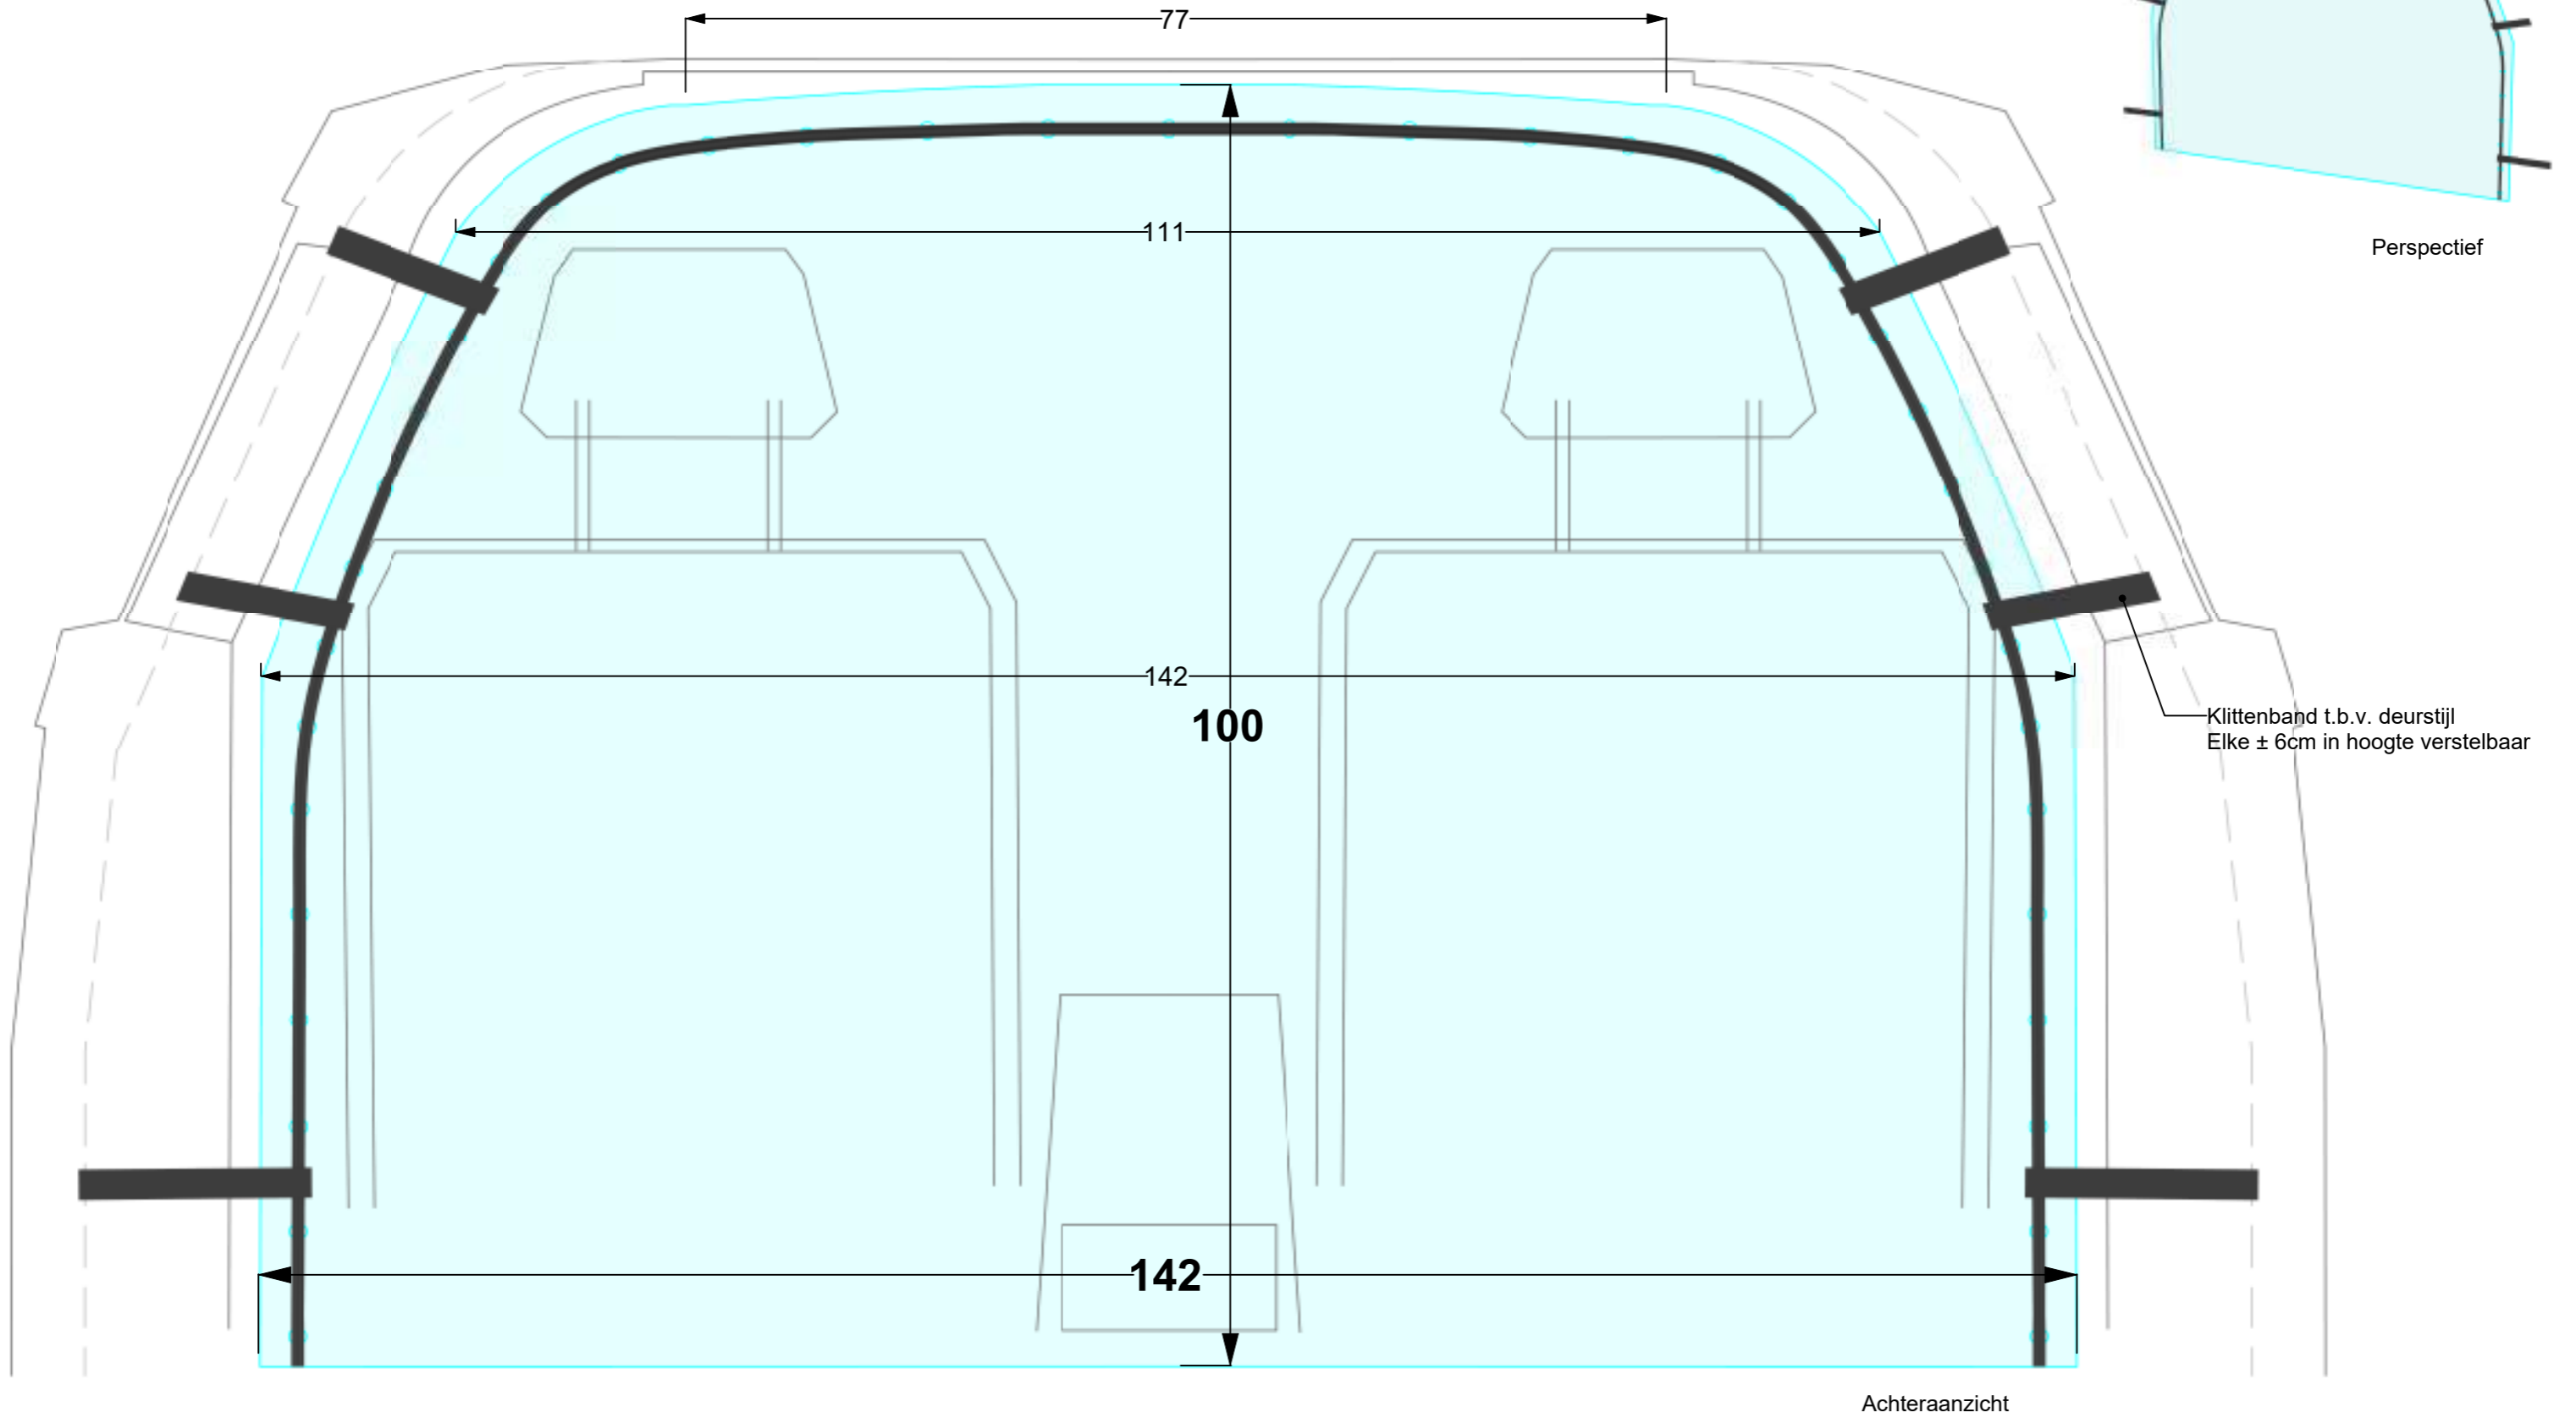

BICS® BASIC 100x142cm
LARGE

Scale nvt	PERSONEN AUTO	drawn by MJ	Checked by	Approved by - date	
Units cm	BICS® BASIC - LARGE	Filename 0.TAXI.R02.20200507		Edition 1	Sheet
Format A3		Status 1. OFFERTE	Date 17-Jun-20	drawing nr. R01	