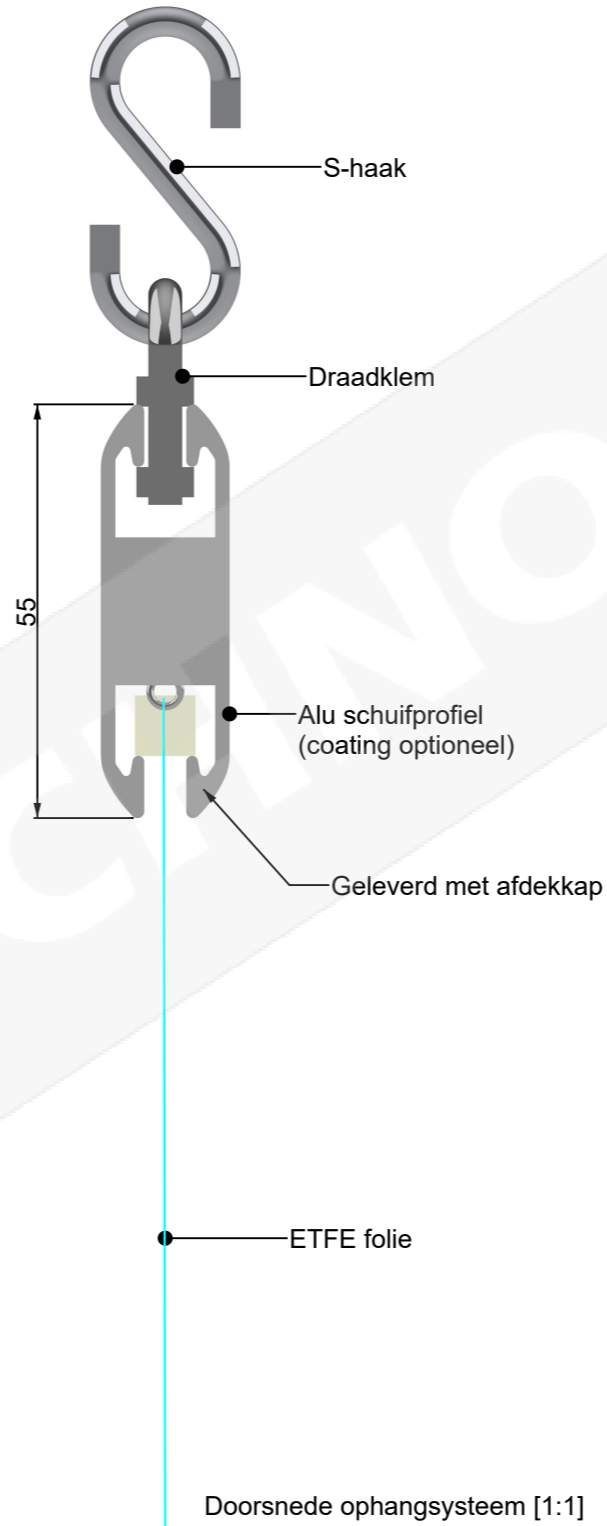

Hangend scherm

Scale nvt	ETFE scheidingswand	drawn by MJ	Checked by	Approved by - date
Units mm	Hangend scherm	Filename 0.ETFE.HA.R01.20200422	Edition 1	Sheet
Format A3		Status 1. OFFERTE	Date 22-Apr-20	drawing nr. R01